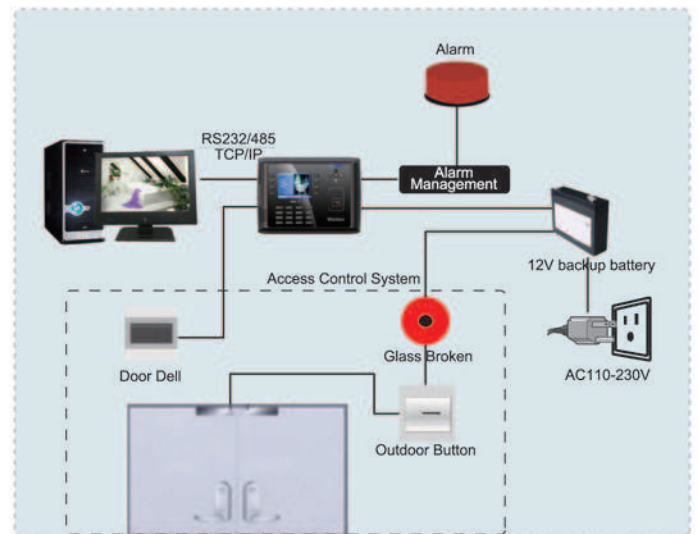

T&A MULTIMEDIA

LED :Red, Green
LCD :3.5" TFT
Standard function :photo ID, work code, SMS, T9 Input, Scheduled-bell, Timing State Switch, web server, Daylight Saving Time
Optional function :1.3 MG Camera, Daylight Saving Time, multi-national language

CARD OPTIONAL

Card only, Pin only, Card+Pin
RFID :64-bits , 125kHz
MIFARE :MFIS50/S70,13.56MHZ
HID :HID 1325 , 26-bits , 125kHz

ACCESS CONTROL

50 time Zones, 5 Groups, 10 Open door combination, supports multi-users enter.
anti-pass back, door bell

DIMENSION

225mm(L)x165.5mm(W)x50mm(H)

Layout Plan:

Layout Plan (Single Reader System)

Features & Benefits

High-efficiency proximity card identification

Schedule bell

support USB downloading

TCP/IP network port, support network segment

Reliable and stable Linux net transfer

3.5inch TFT, fully interface display