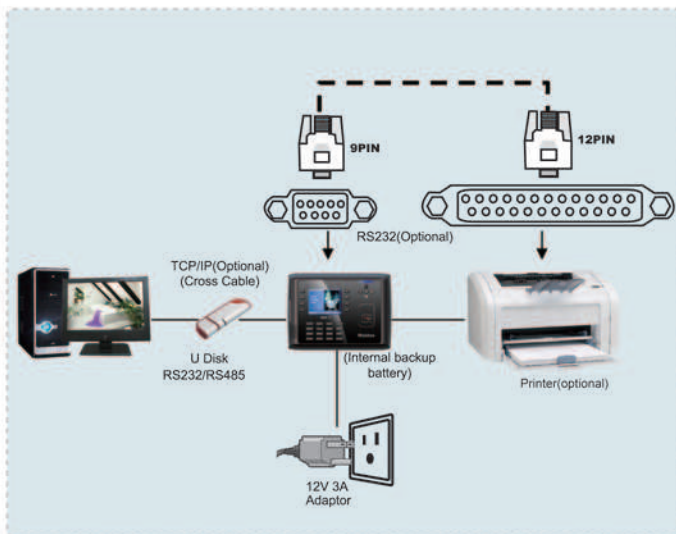

T&A MULTIMEDIA

LED :Red, Green
LCD :3.5" TFT
Standard function :photo ID, work code, SMS, T9 Input, Scheduled-bell, Timing State Switch, web server, Daylight Saving Time
Optional function :1.3 MG Camera, Daylight Saving Time, multi-national language

CARD OPTIONAL

Card only, Pin only, Card+Pin
RFID :64-bits , 125kHz
MIFARE :MFIS50/S70,13.56MHZ
HID :HID 1325 , 26-bits , 125kHz

ACCESS CONTROL

50 time Zones, 5 Groups, 10 Open door combination, supports multi-users enter.
anti-pass back, door bell

DIMENSION

225mm(L)x165.5mm(W)x50mm(H)

Layout Plan:

Layout Plan (Single Reader System)

Features & Benefits

High-efficiency proximity card identification

Schedule bell

support USB downloading

TCP/IP network port, support network segment

Reliable and stable Linux net transfer

3.5inch TFT, fully interface display